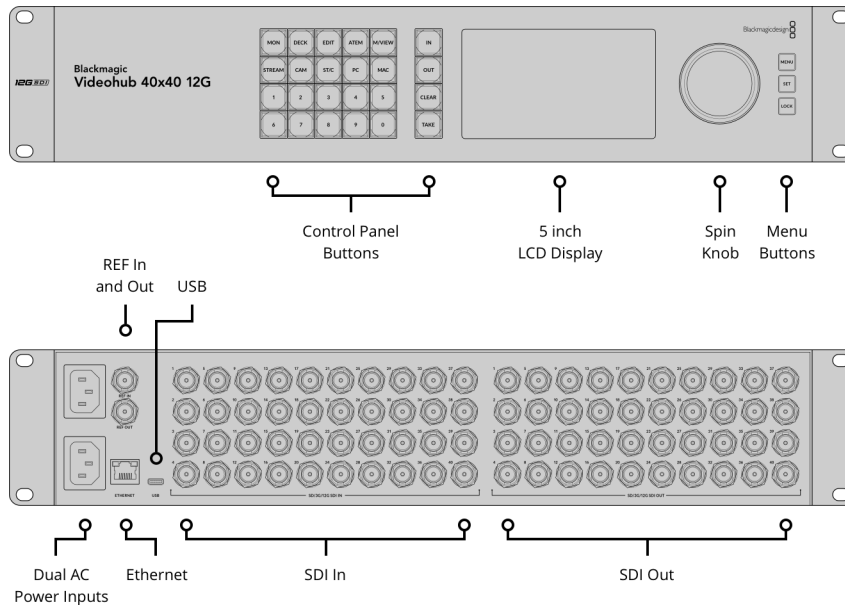

Blackmagic Videohub 40x40 12G

Blackmagic Videohub 40x40 12G is an advanced zero latency video router that supports any combination of SD, HD and Ultra HD on the router at the same time. It has 40 12G-SDI inputs and 40 12G-SDI outputs, redundant power and reference connections in two rack units size. The large full HD LCD lets you see video before routing and clearly displays routing labels and video standards. Routing can be performed by direct button selection and using the large spin knob control that has an electronic clutch. It also features SDI re-clocking, external Ethernet control and supports all SDI video standards up to 2160p60.

SDI Video Outputs

40

SDI Reclocking

On all SDI outputs.

Ethernet

Supports 10/100/1000 BASE-T.

SDI Rates

DVB-ASI, 270Mb, 1.5G, 3G, 6G, 12G.

Reference Inputs

Tri-Sync or Black Burst.

Computer Interface

USB-C

Standards

SD Video Standards

525i59.94 NTSC, 625i50 PAL

HD Video Standards